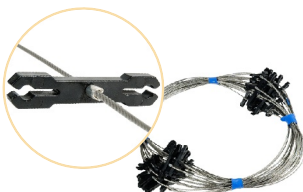

ELEKTRA Installation Accessories

Installation Tapes

TME 10 (10 m), TME 15 (15 m), TME 25 (25 m)

Thickness: ~ 0,8mm, Substance: aluminum

Gutter spacing steel cord with clips

(20 m)

Downpipe spacing steel cord with clips

(20 m)

Roof gutter installation tape

(20 m)

Gutter spacing clip

(25 pieces)

Downpipe spacing clip

(25 pieces)

Roof edge installation holder

(25 pieces)

Substance: ZnTi or Cu

Self-adhesive installation tape

(5, 10 or 20 m)